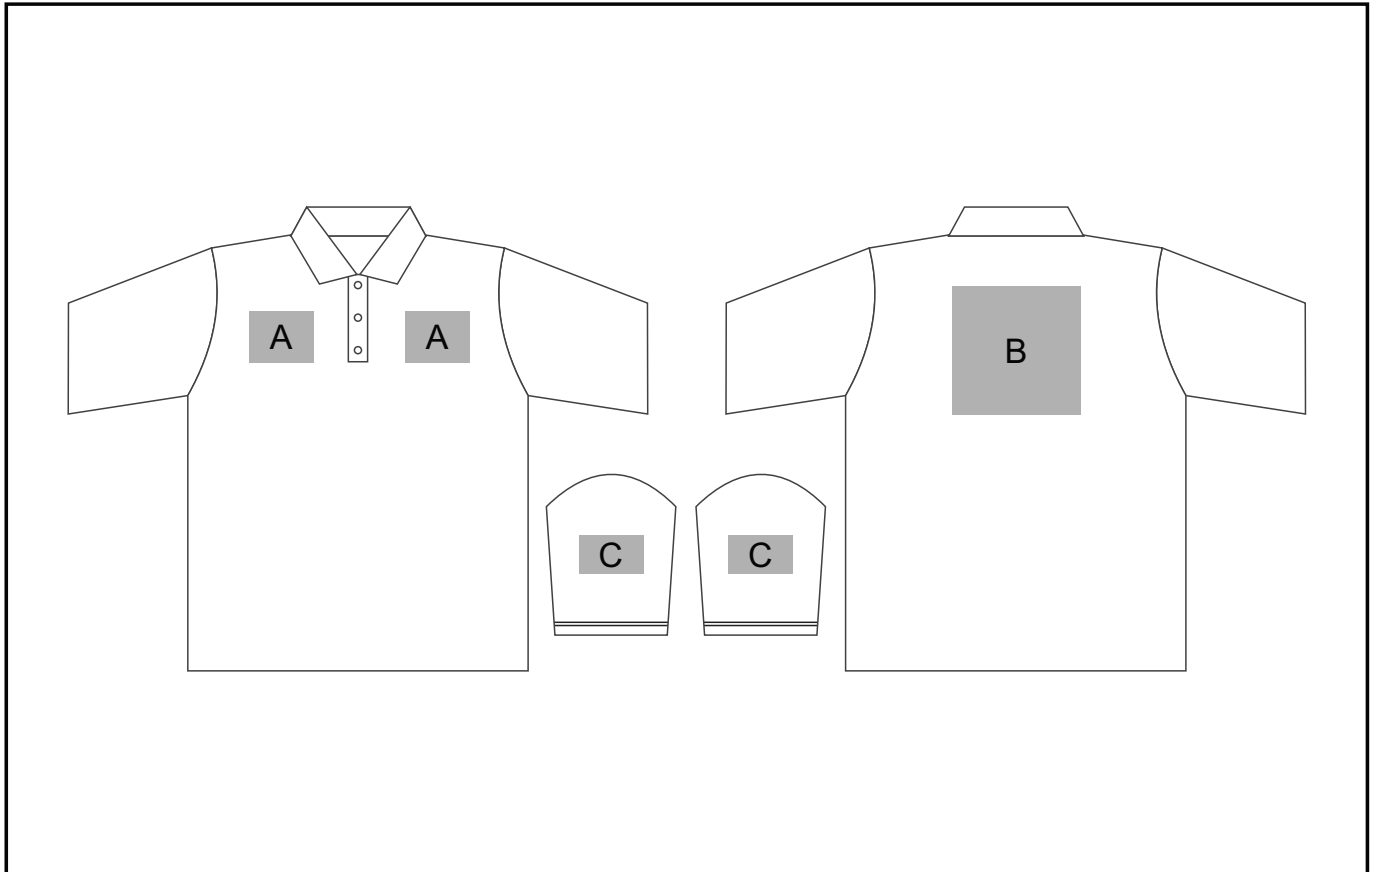

### Need to know:

- Includes 1-Colour, 1-Position Screen Print (setup fees apply).
- **EMB: Heavy logos (High Stitch Count) will affect the quality of branding due to lightweight fabric.**

#### **Position A**

1. Embroidery (EMB) - 9 colours  
Size: 100mm wide x 80mm high
2. Screen Print (SA) - 1 colour  
Size: 100mm wide x 20mm high

#### **Position B**

1. Screen Print (SA) - 1 colour  
Size: 200mm wide x 100mm high
2. Embroidery (EMB) - 9 colours  
Size: 200mm wide x 200mm high

#### **Position C**

1. Embroidery (EMB) - 9 colours  
Size: 80mm wide x 60mm high
2. Screen Print (SA) - 1 colour  
Size: 60mm wide x 60mm high