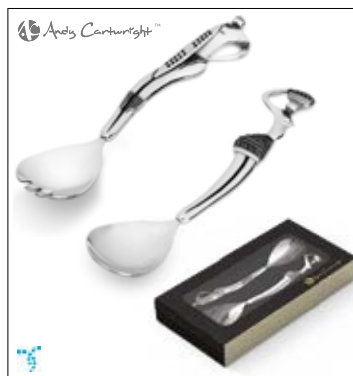

AC-1022
ANDY CARTWRIGHT
EMERGE SALAD SERVERS

AC-1008
ANDY CARTWRIGHT
MAIDEN CONDIMENT SPOON

AC-1009
ANDY CARTWRIGHT
MAIDEN SUGAR SPOON

AC-1016
ANDY CARTWRIGHT
MAIDEN CHEESE KNIFE

AC-1007
ANDY CARTWRIGHT MAIDEN &
WARRIOR SALAD SERVERS

AC-2045
ANDY CARTWRIGHT
MAIDEN MEDIUM MULTI BASKET

AC-1004
ANDY CARTWRIGHT
WARRIOR WINE STOPPER

AC-1015
ANDY CARTWRIGHT
MAIDEN & WARRIOR WINE SET

AC-1011
ANDY CARTWRIGHT
MAIDEN NOTE PAD HOLDER

AC-1017
ANDY CARTWRIGHT
MAIDEN PHOTO FRAME