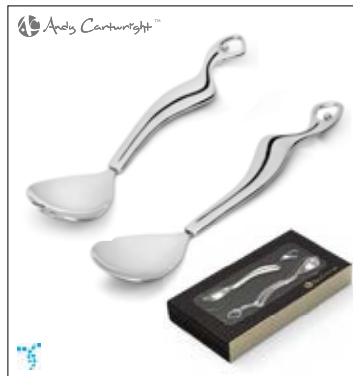

HOME & LIVING

AC-2035
ANDY CARTWRIGHT
VUVUZELA KEYHOLDER

AC-1018
ANDY CARTWRIGHT
TRIBAL PAPER SPIKE

AC-1001
ANDY CARTWRIGHT
TRIBAL CONDIMENT DISH

AC-1028
ANDY CARTWRIGHT
EMERGE MEMO CLIP

AC-1026
ANDY CARTWRIGHT
EMERGE SUGAR SPOON

AC-1022
ANDY CARTWRIGHT
EMERGE SALAD SERVERS

AC-1008
ANDY CARTWRIGHT
MAIDEN CONDIMENT SPOON

AC-1009
ANDY CARTWRIGHT
MAIDEN SUGAR SPOON

AC-1016
ANDY CARTWRIGHT
MAIDEN CHEESE KNIFE

AC-1007
ANDY CARTWRIGHT MAIDEN &
WARRIOR SALAD SERVERS